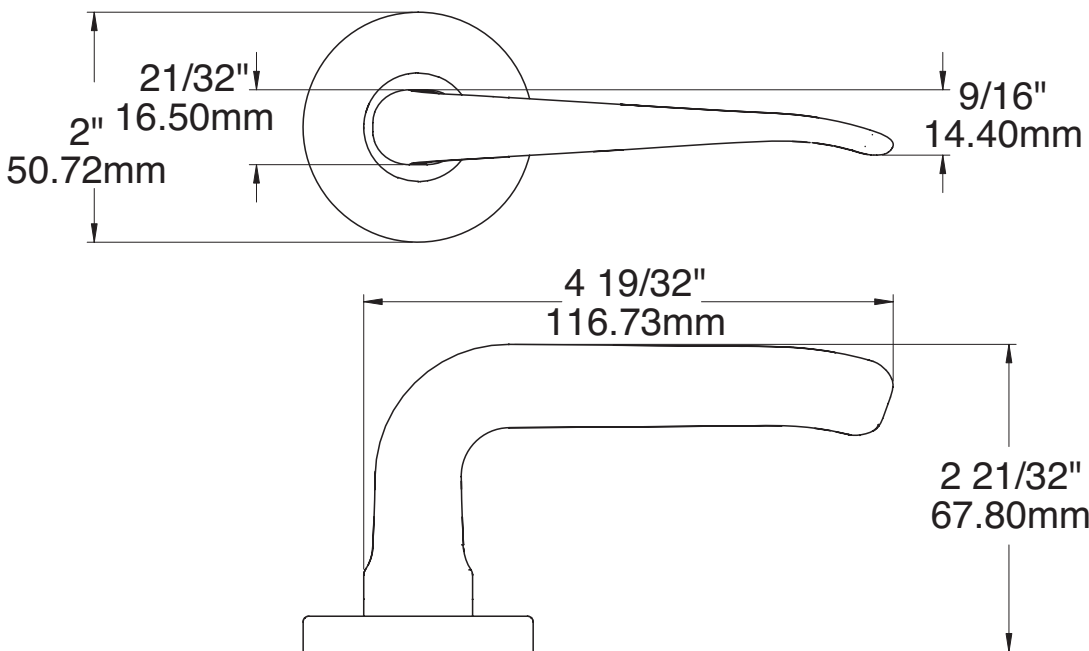

Metro elements

ML | Rialto Series

SARGENT[®]

Studio collection