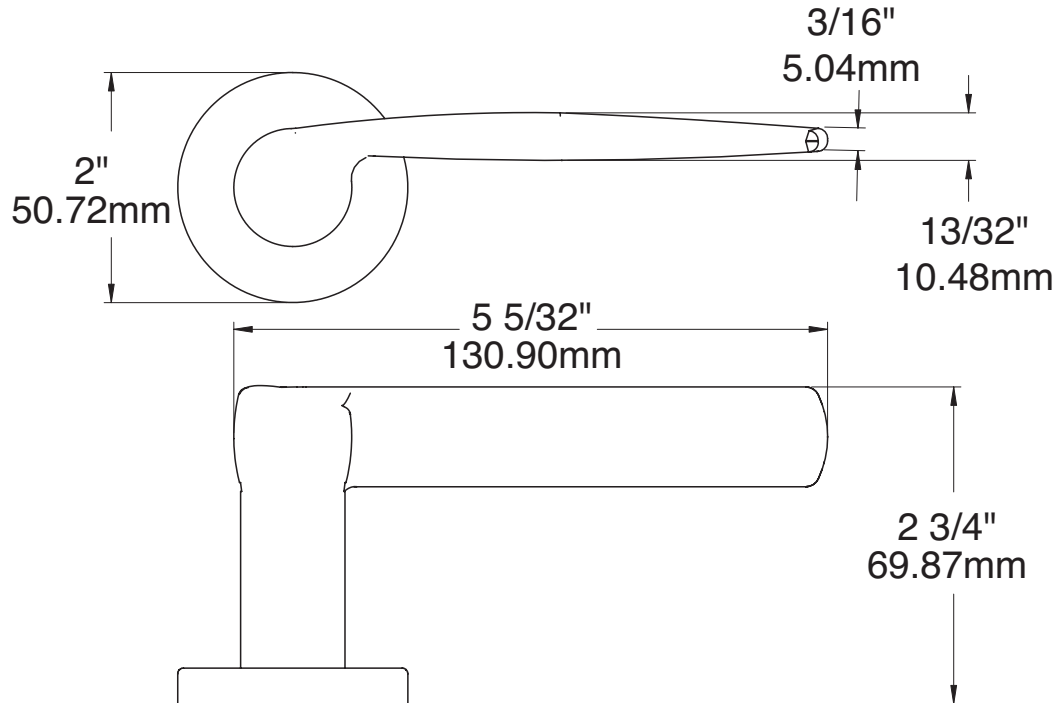

Metro elements

MH | Odéon Series

SARGENT®

Studio collection