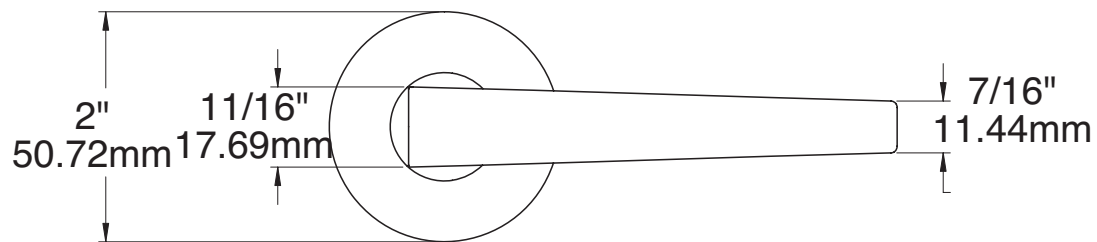

# Metro elements

MP | Centro Series

**SARGENT**<sup>®</sup>

Studio collection