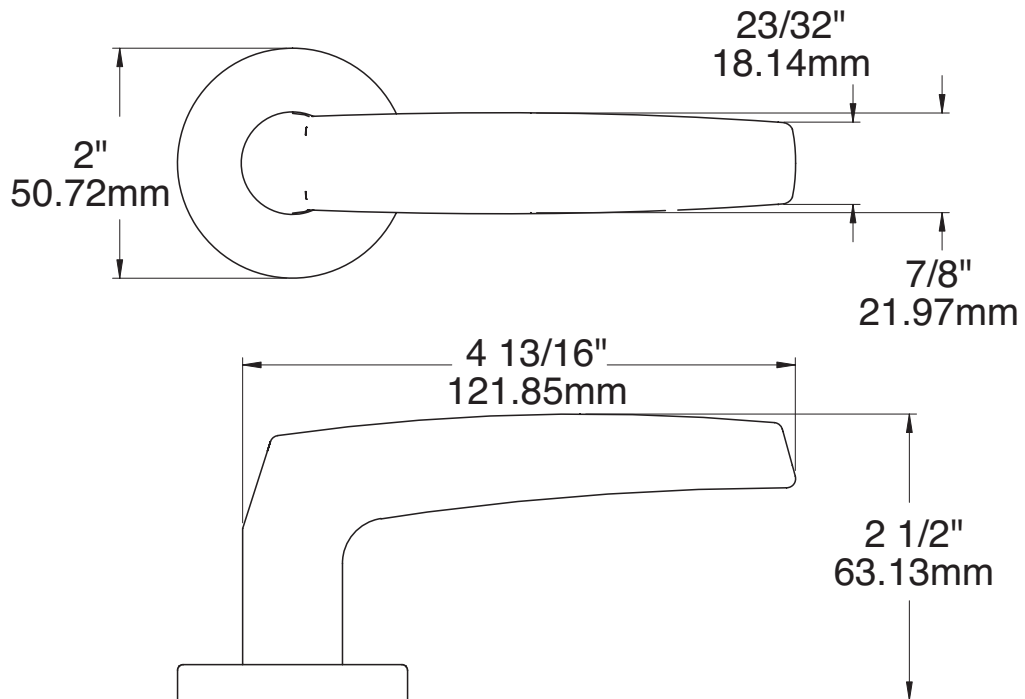

Metro elements

MJ | Centro Series

SARGENT[®]

Studio collection