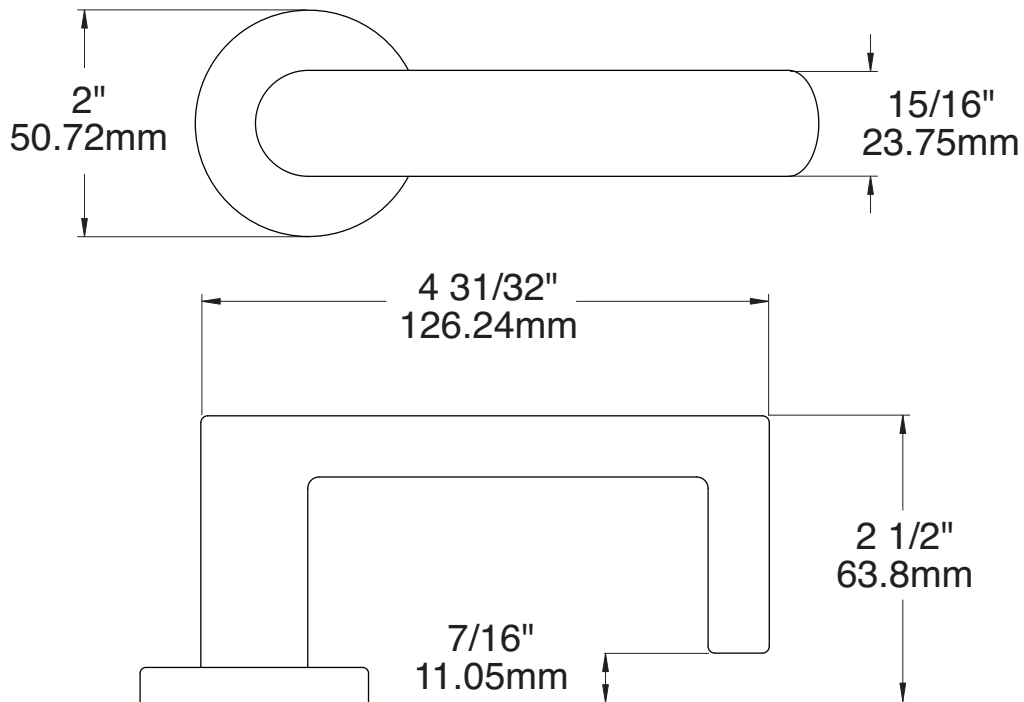

Metro elements

MW | Aventura Series

SARGENT[®]

Studio collection