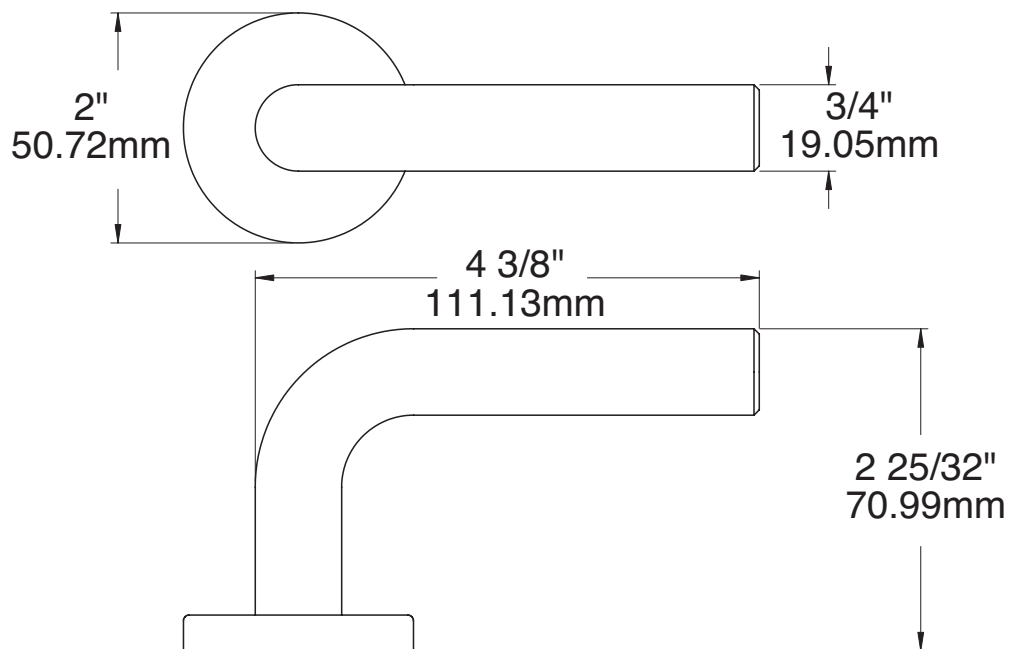

Metro elements

MF | Aventura Series

SARGENT[®]

Studio collection