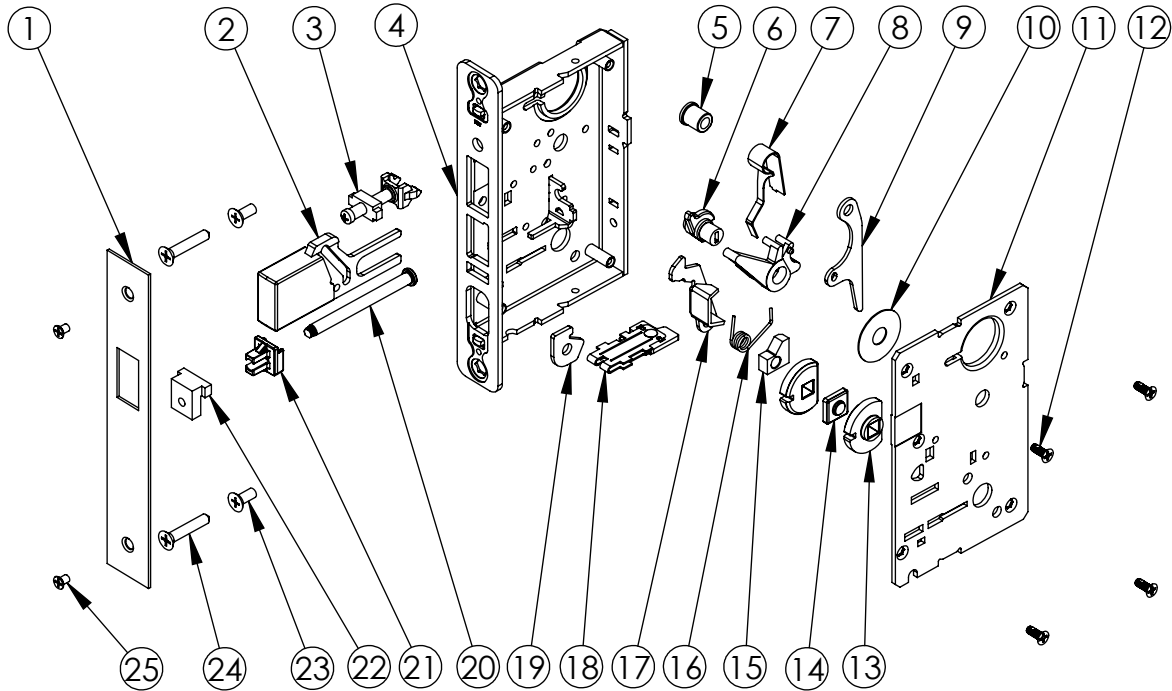

7828 DUMMY TRIM DEADLOCK
7829 DUMMY TRIM DEADLOCK
7830 DUMMY TRIM DEADLOCK

PARTS LIST

PAGE No. 78.7
 REV. B

07-2009

ITEM NO.	PART NUMBER	DESCRIPTION	QTY.
1	82-0425	OUTSIDE FRONT	1
2	82-0700	DEADBOLT	1
3	82-4172	CYLINDER RETAINER	1
4	----	CASE ASSEMBLY	1
5	82-0171	SPACER (CLASSROOM)	1
6	82-0149	HUB CORE	1
7	82-0144	SPRING (DEADBOLT)	1
8	82-0147	DEADBOLT ARM	1
9	82-0133	AUTO RETRACT LEVER	1
10	82-0251	DEADBOLT WASHER	1
11	82-0024	CAP, MORTISE LOCK	1
12	01-4402	MACHINE SCREW (#8-32 x 5/16")	4
13	78-0008	NON-HANDED HUB	2
14	78-0009	NON-HANDED HUB SPACER	1
15	78-0286	SPACER STOP	1
16	77-1060	LATCH LEVER SPRING	1
17	78-0007	LATCH LEVER	1
18	82-3092	LOCKING PIECE ASSEMBLY	1
19	82-0211	LOCKING PIECE JAM	1
20	82-0617	LATCHBOLT ROD	1
21	82-0244	GUIDED LATCHBOLT TAIL	1
22	82-0632	ROD SUPPORT	1
23	01-1019	MACHINE SCREW (#12-24 x 1/2")	2
24	01-2299	WOOD SCREW (#12 x 1-1/4")	2
25	01-1028	MACHINE SCREW (#8-32 x 1/4")	2