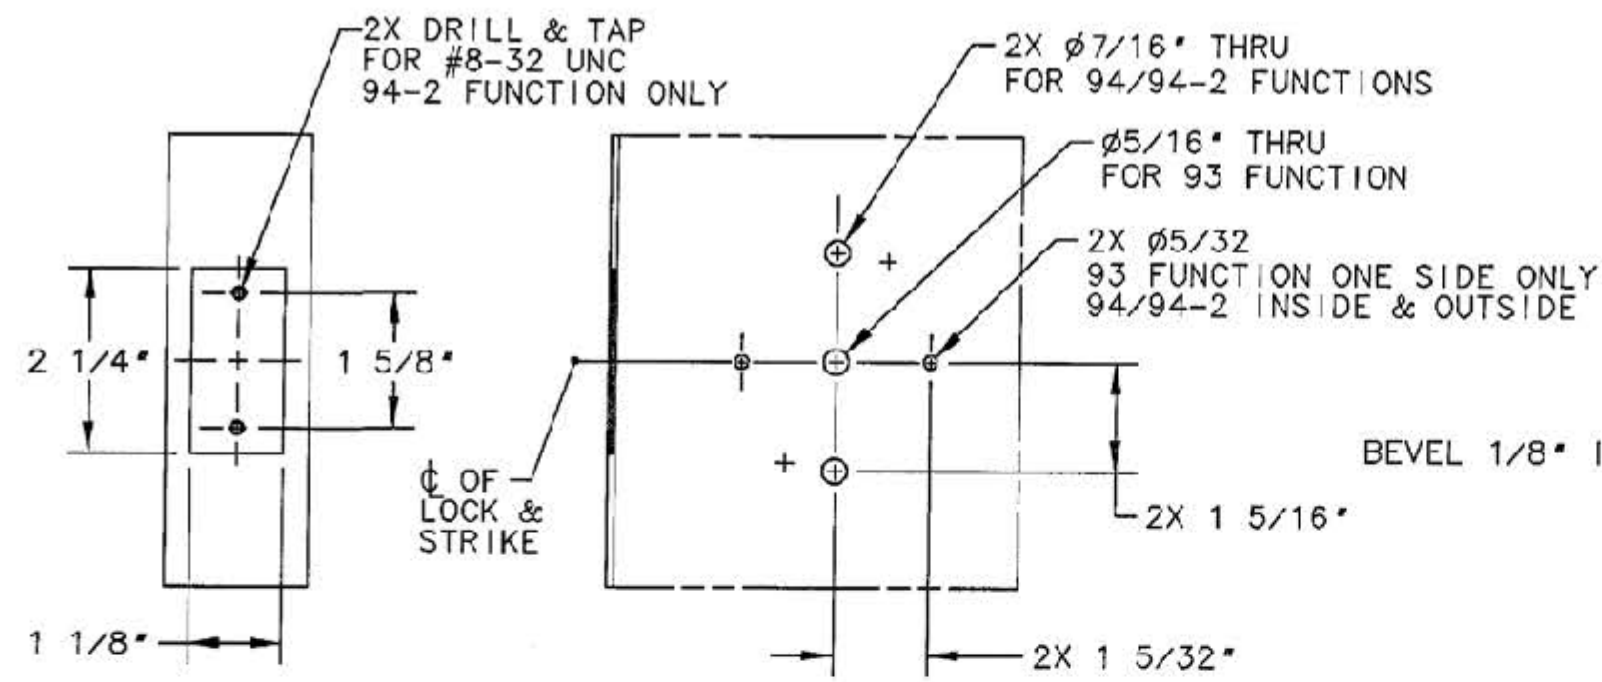

BACKSETS
2 3/4"
3 3/4"
5"
2 3/8"

93/94 FUNCTIONS DOOR PREPARATION