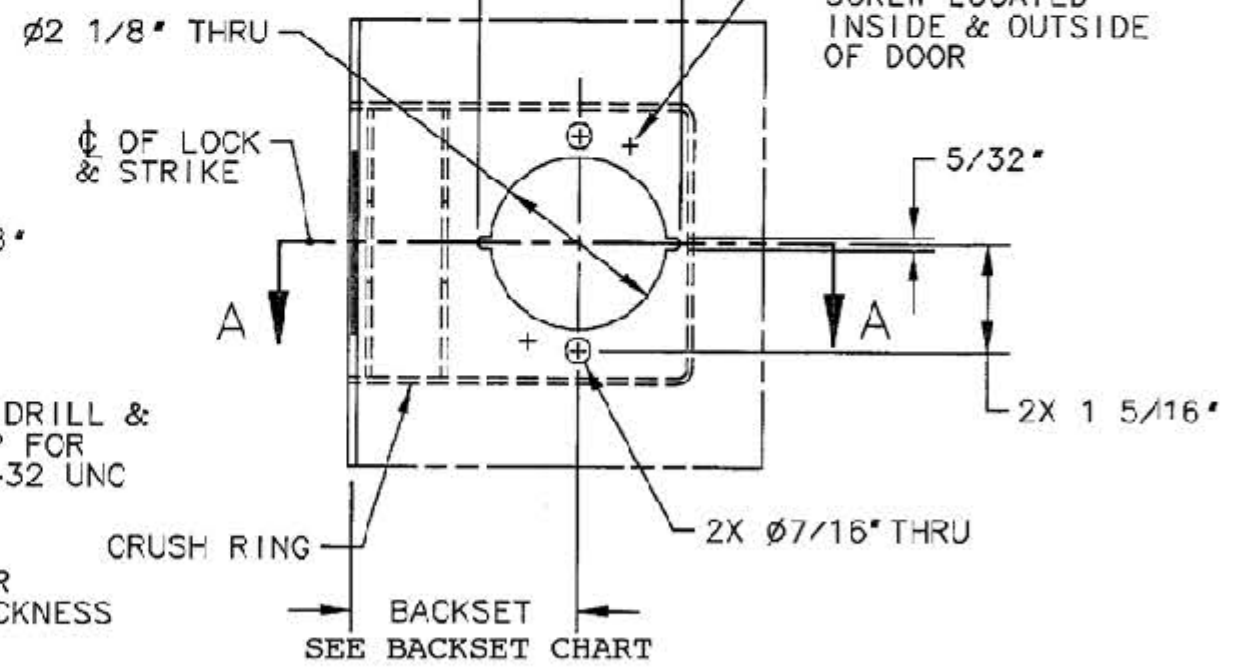

BACKSETS
2 3/4"
3 3/4"
5"
2 3/8"

93/94 FUNCTIONS DOOR PREPARATION

SARGENT
ASSA ABLOY

ASSA ABLOY, the global leader in door opening solutions

Copyright © 2013, Sargent Manufacturing Company, an ASSA ABLOY Group company. All rights reserved. Reproduction in whole or in part without the express written permission of Sargent Manufacturing Company is prohibited.

10 LINE BORED LOCK

RELEASE DATE
7/13
TEMP. NO.
4375-1B