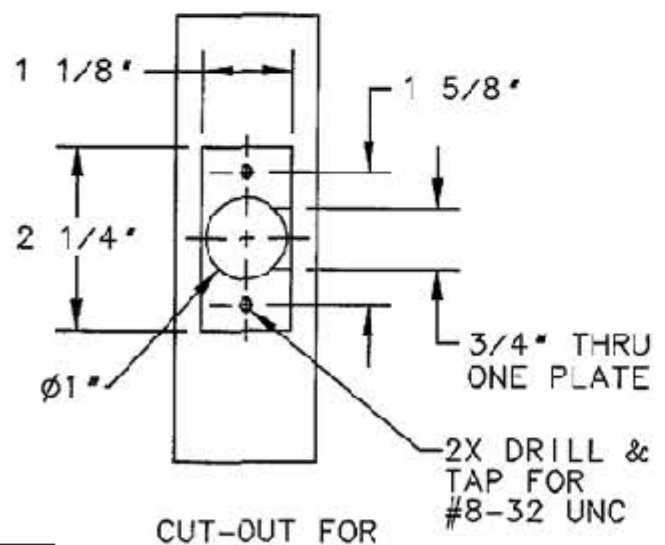

SARGENT
ASSA ABLOY

ASSA ABLOY, the global leader in door opening solutions

Copyright © 2013, Sargent Manufacturing Company, an ASSA ABLOY Group company. All rights reserved. Reproduction in whole or in part without the express written permission of Sargent Manufacturing Company is prohibited.

10 LINE BORED LOCK

RELEASE DATE
7/13
TEMP. NO.
4375-1B