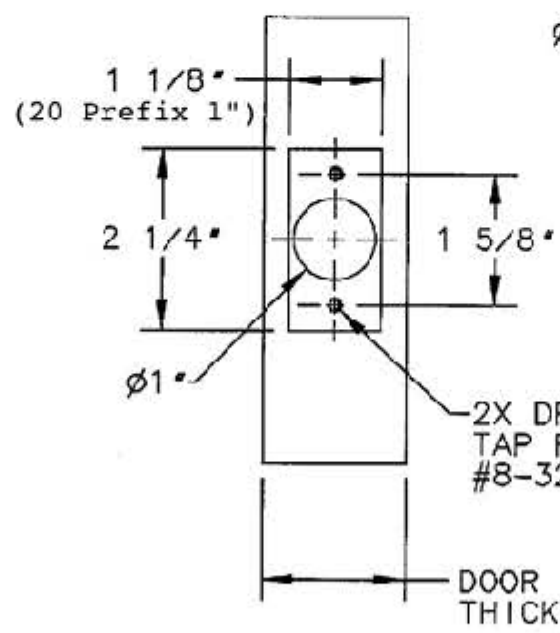

SARGENT
ASSA ABLOY

ASSA ABLOY, the global leader in door opening solutions

Copyright © 2013, Sargent Manufacturing Company, an ASSA ABLOY Group company. All rights reserved. Reproduction in whole or in part without the express written permission of Sargent Manufacturing Company is prohibited.

10 LINE BORED LOCK

RELEASE DATE
7/13
TEMP. NO.
4375-1B