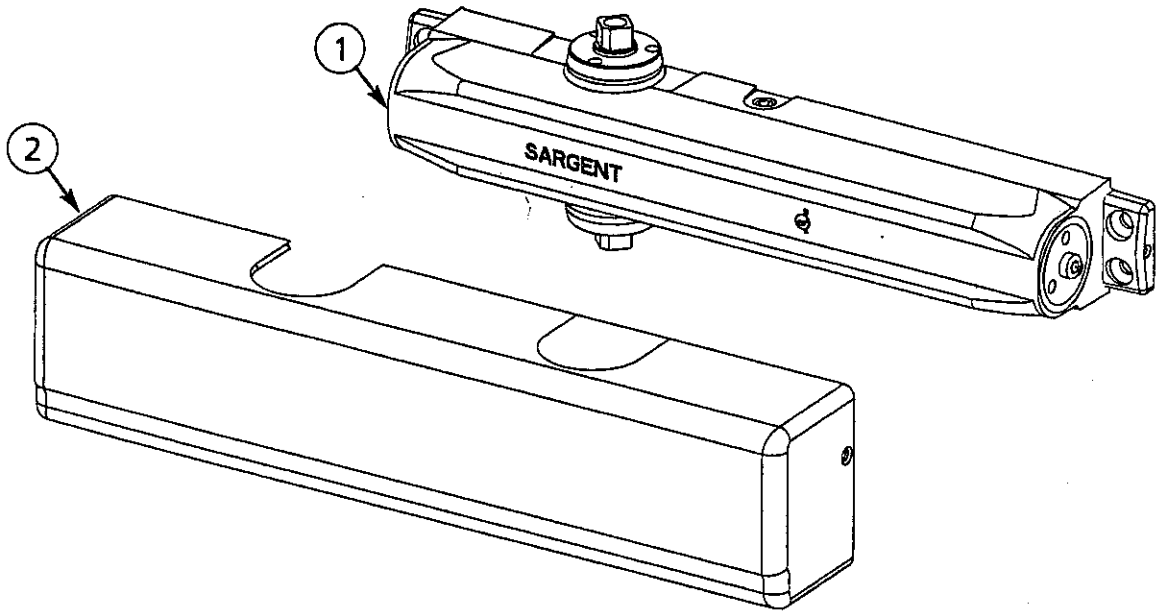

1331 Series Door Closer Body Assembly & Cover

1331 PARTS LIST
PAGE NO. REV.
2A A
DATE: 6/1/04

ITEM	ASSY No.	PART No.	DESCRIPTION	REQ'D
1		13-1331	1331 Case	1
2		*61-2760	Plastic cover non-handed	1
3	Complete mounting screw pack 61-2765		Arm mounting screw 1/4-20 x 1/2"	1
4			Arm mounting washer	1
5			Cover screw #6-32 x 5/16"	2
6		01-9118	Self tapping screw case mounting screw	4
7		01-2300	Wood screw #12-1 1/2"	4